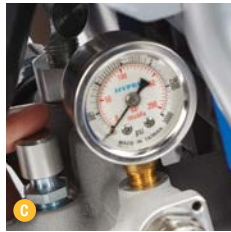

4

POWERED BY

DEWALT **FLEXVOLT**

GX 21 CORDLESS

Adjustable Pressure Control

Allows you to spray or roll a wide range of coatings.

PushPrime™

Assures fast priming every time — loosens stuck inlet check valves in case of priming issues.