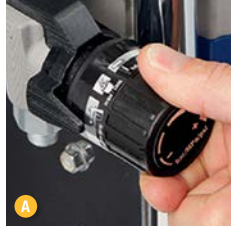

4

POWERED BY

DEWALT **FLEXVOLT**

GX 21 CORDLESS

Adjustable Pressure Control

Allows you to spray or roll a wide range of coatings.

PushPrime™

Assures fast priming every time — loosens stuck inlet check valves in case of priming issues.