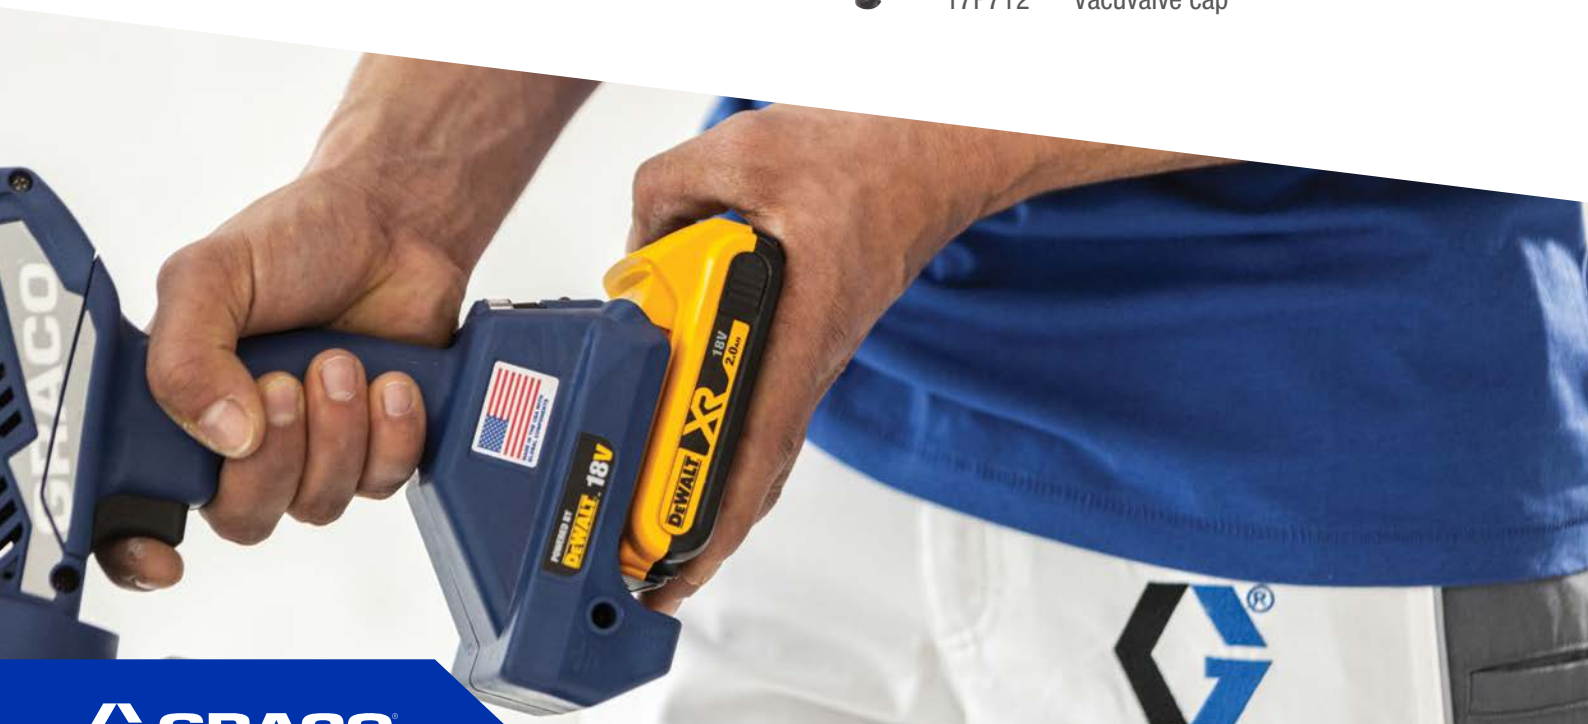

ACCESSORIES - CORDLESS HANDHELD

FlexLiner™ Accessories

- 17A226 1 litre FlexLiner paint bags (3-pack)
- 17P212 1 litre FlexLiner paint bags (25-pack)
- 17F005 1.25 litre FlexLiner paint bags (3-pack)
- 17P549 1.25 litre FlexLiner paint bags (25-pack)

Extra FlexLiner™ Cup Assemblies

- 17P550 1 litre Flexliner system (water-based)
- 17P551 1 litre Flexliner system (solvent resistant)
- 17P552 1.25 litre Flexliner system (water-based)
- 17P553 1.25 litre Flexliner system (solvent resistant)

Cups

- 17N392 Cup, 1 litre
- 17D850 Cup, 1.25 litre

CanConnect™

- 17M867 CanConnect

Filters

- 17P554 60 mesh (3-pack)
- 17P555 100 mesh (3-pack)

RAC X™ Guards and Extensions

- 246215 RAC X™ guard 7/8" (water-based)
- 17P573 RAC X™ guard 1" (solvent resistant)
- 287019 25 cm extension with Rac X™ guard (for Ultra Airless Cordless only)
- 287020 40 cm extension with Rac X™ guard (for Ultra Airless Cordless only)

Tips and Seats

- FFLPXXX RAC X™ FFLP SwitchTips™
- 17P501 Tip seat/gasket (water-based), (5-pack)
- 17P502 Tip seat/gasket (solvent resistant), (5-pack)

Batteries

- 17P557 1 DeWALT® 18V 2.0 Ah XR Lithium-ion Battery
- 17P560 Charger, 230V

Liquids

- 253574 Pump Armor™ - 1 litre

Other

- 17M883 Storage case
- 17N515 Lid assembly (water-based)
- 17N517 Lid assembly (solvent resistant)
- 17M879 Lid plug
- 16H256 Grounding cable
- 17P712 Vacuvalve cap